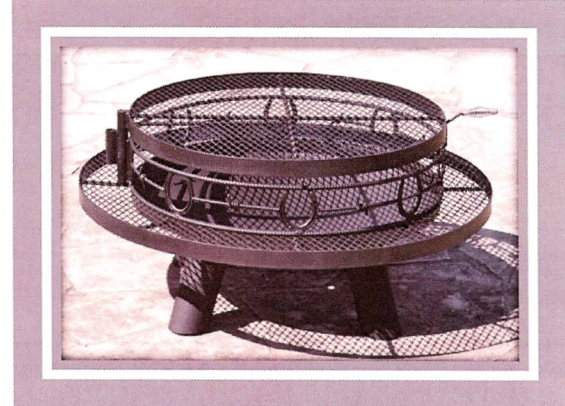

# HANG 'EM HIGH "FIREPITS"

Standard

Deep

Décor

Deluxe

Available in four sizes – 24", 30", 36", & 48"

Manufactured by  
Stackhouse & Waldrop Enterprises, Inc.  
DBA

HANG 'EM HIGH FEEDERS  
PO Box 39  
Spicewood, TX 78669  
(830) 693-3106