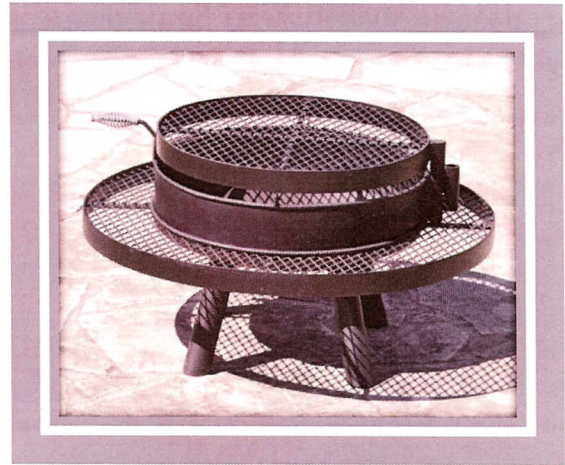

*"The Original"*

# HANG 'EM HIGH "FIREPITS"

Standard

Deep

Décor

Deluxe

Available in four sizes – 24", 30", 36", & 48"

Manufactured by  
Stackhouse & Waldrop Enterprises, Inc.  
DBA

HANG 'EM HIGH FEEDERS  
PO Box 39  
Spicewood, TX 78669  
(830) 693-3106